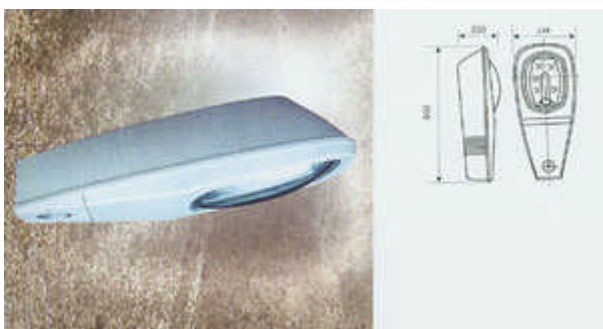

-No. FL-910

- ·Lamp: HPS 250W-400W/E40
- ·Material:Die Casting Aluminium(Body)
  Tempering(Diffuser)
- ·IP Rating:IP 65