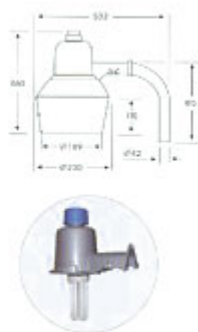

-No. FL-901

:Lamp:HPS 250W/E 40
-Material:Die Casting Aluminium(Body)
Glass Protection(Diffuser)
-IP Rating; IP 65

-No. FL-902

:Lamp:HPS 400W/E 40
-Material:Die Casting Aluminium(Body)
Glass Protection(Diffuser)
-IP Rating; IP 65

-No. FL-903

-Max Watt:175W
-Lamp:MH 175W/E40,HPS 150W/E 40
-Material:Aluminium Die Casting(Body)
-Polycarbonate+UV(Diffuser)
-IP Rating:IP55

-No. FL-903A

-Max Watt:175W
-Lamp:MH 175W/E40,HPS 150W/E 40
-Material:Aluminium Die Casting(Body)
-Polycarbonate+UV(Diffuser)
-IP Rating:IP55

-No. FL-905

- Lamp: HPS 250W-400W/E 40
- Material:Die Casting Aluminium(Body)
Tempering(Diffuser)(Diffuser)
- IP Rating:IP65

-No. FL-906

- Lamp:HPS 70W-150W/E27
- Material:Die Casting Aluminium(Body)
Glass Protection(Diffuser)
- IP Rating:IP 65

-No. FL-908

- Lamp:HPS 250W-400W/E40
- Material:Die Casting Aluminium(Body)
Tempering(Diffuser)
- IP Rating:IP 65

-No. FL-909

- Lamp:HPS 250W-400W/E40
- Material:Die Casting Aluminium(Body)
Glass Protection(Diffuser)
- IP Rating:IP 65